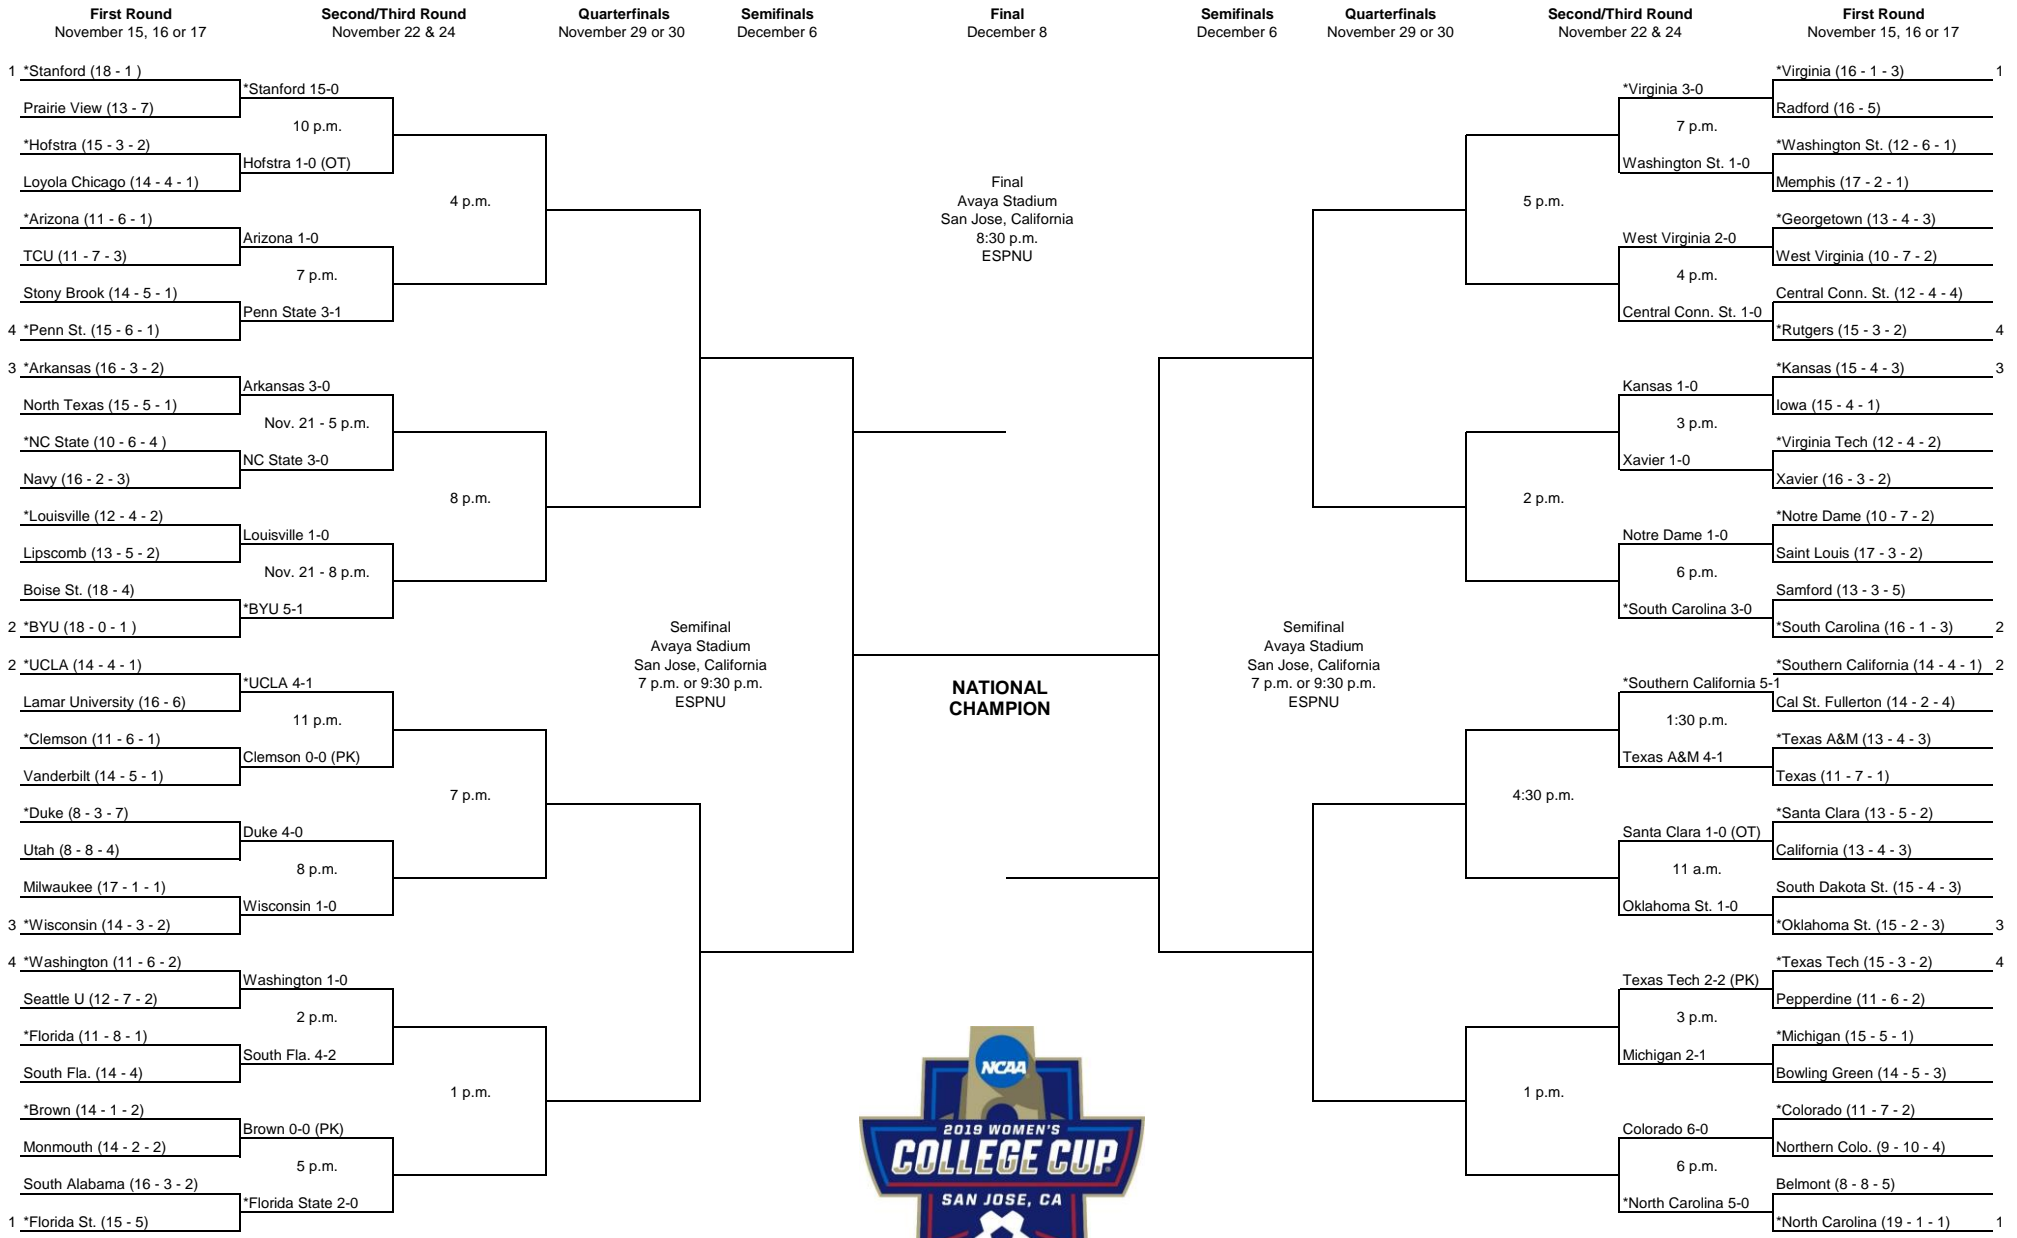

DIVISION I WOMEN'S SOCCER CHAMPIONSHIP

*Host institution for preliminary round games.
 All game times are Eastern standard time.
 Order of semifinal games determined after quarterfinal round games are completed.
 Second semifinal game will begin 45 minutes after conclusion of first game.