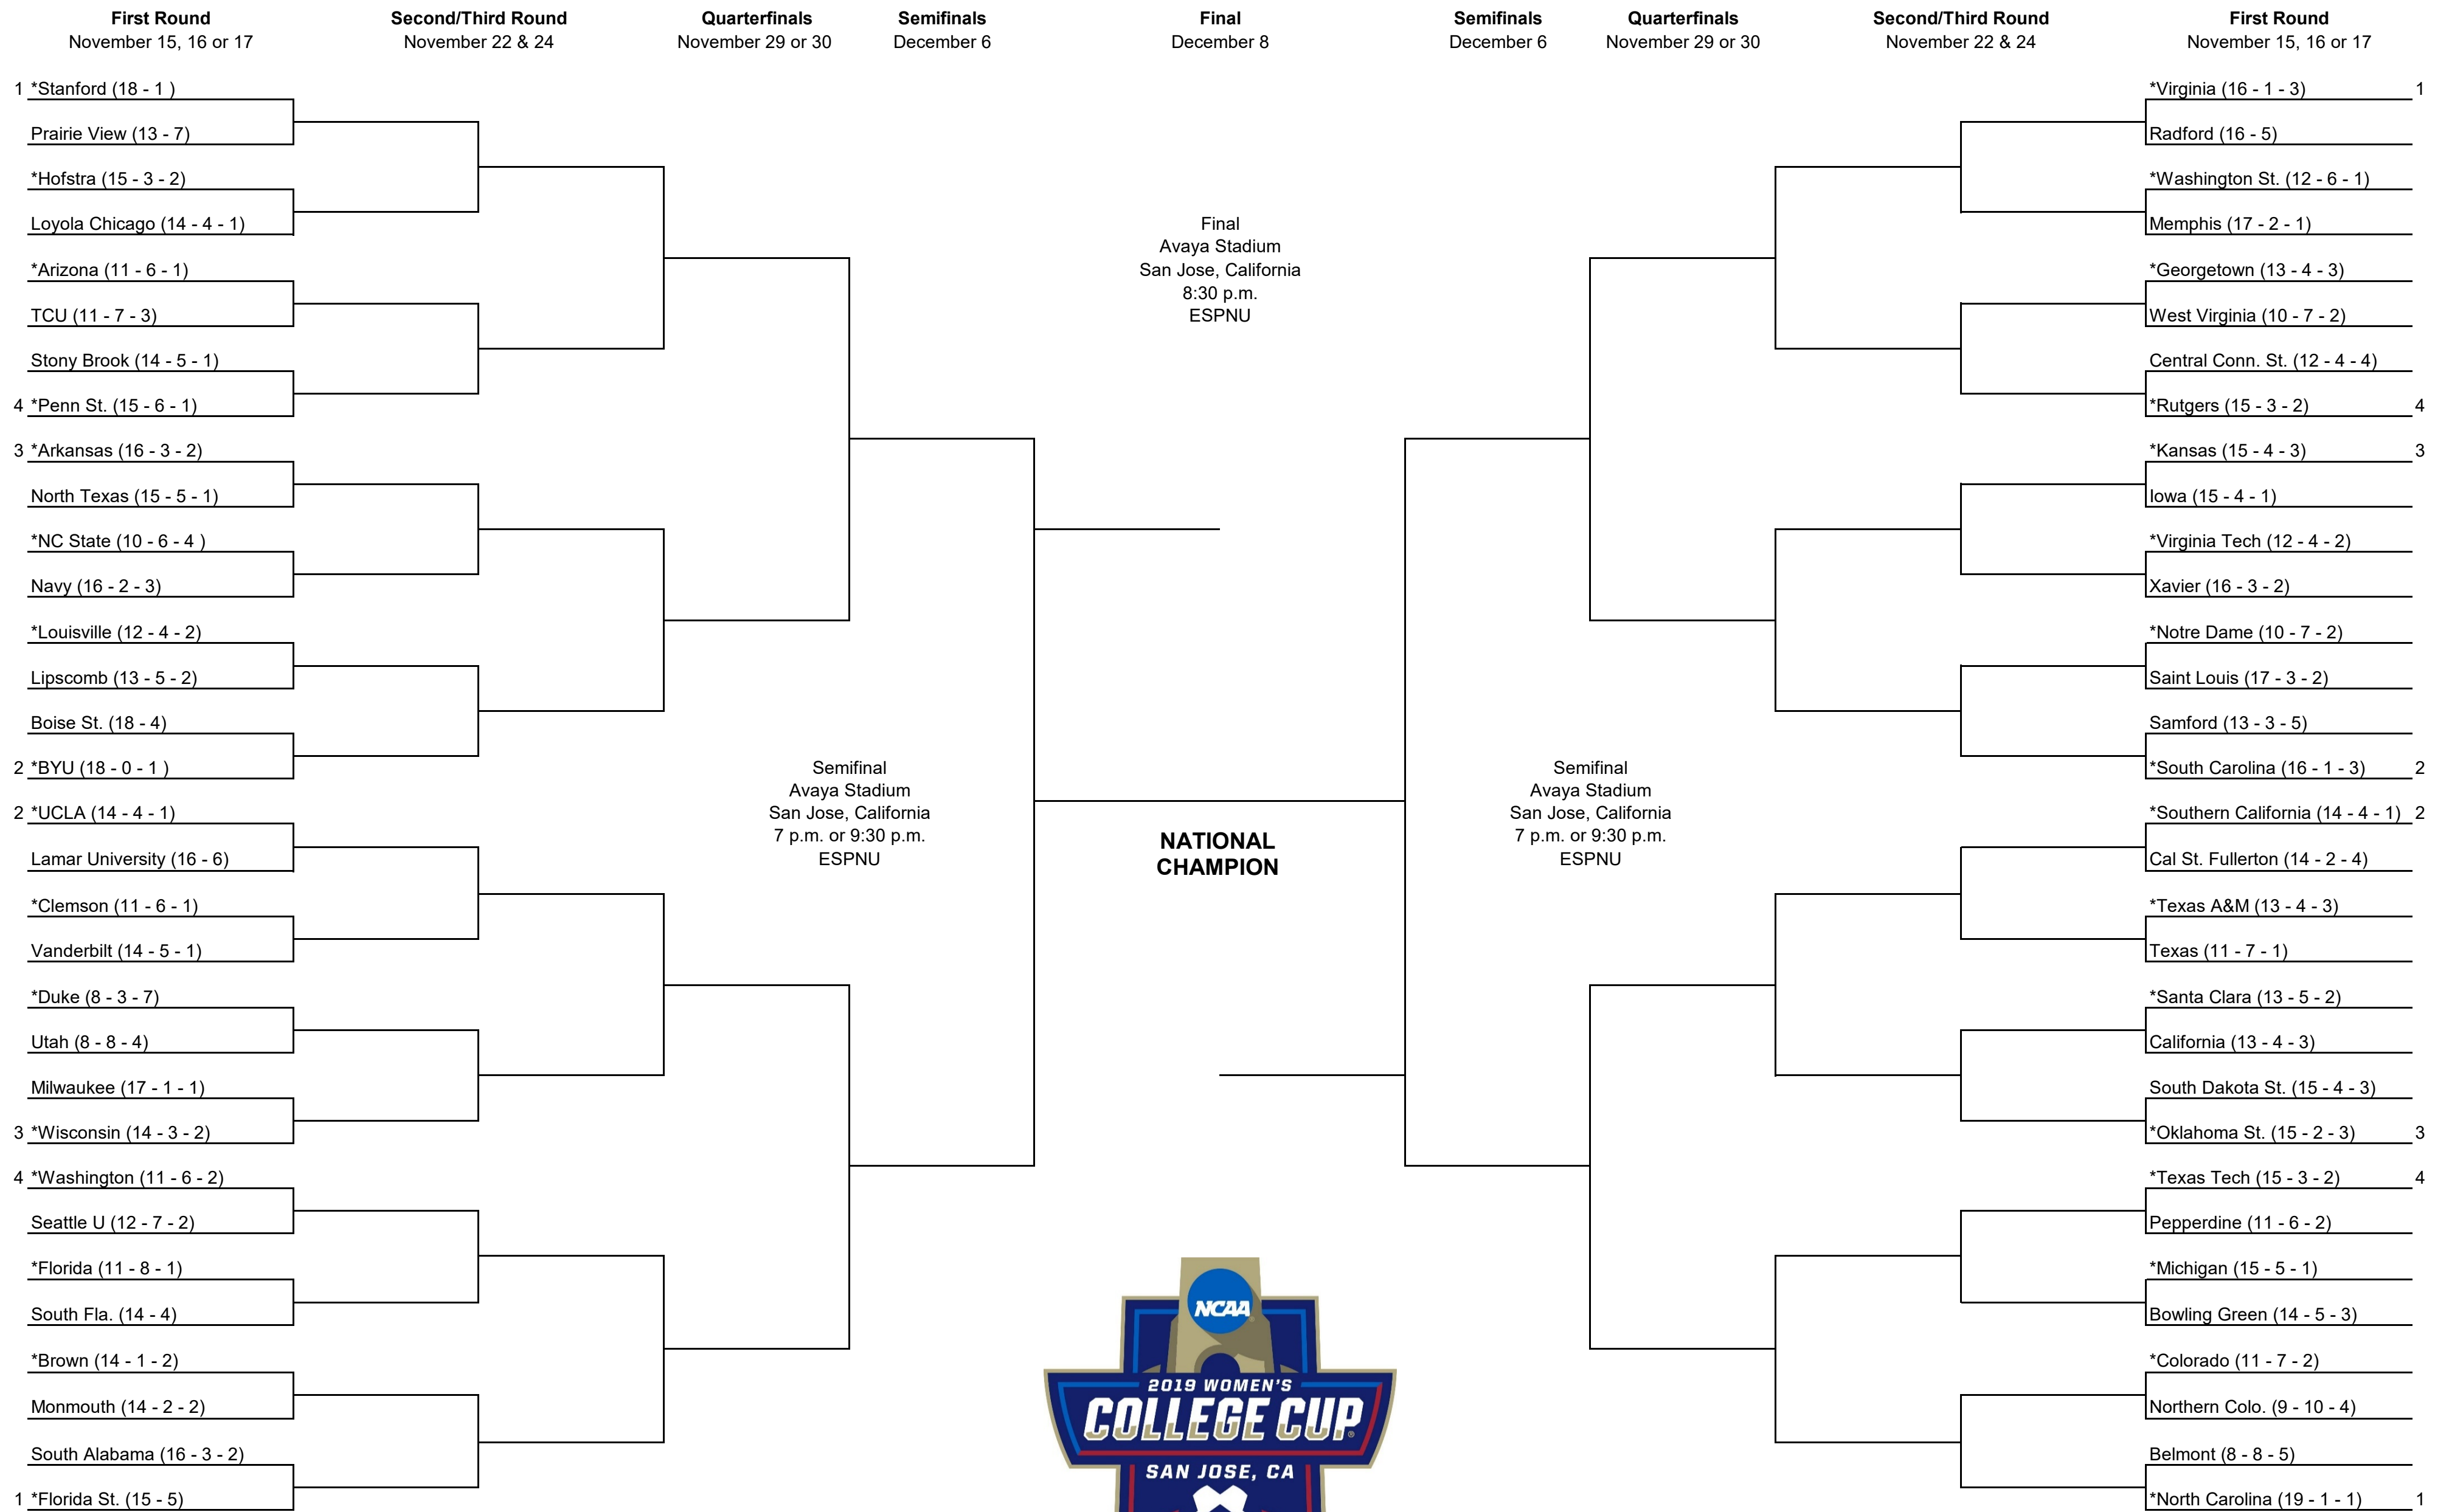

DIVISION I WOMEN'S
NCAA SOCCER CHAMPIONSHIP

*Host institution for preliminary round games.
 All game times are Eastern standard time.
 Order of semifinal games determined after quarterfinal round games are completed.
 Second semifinal game will begin 45 minutes after conclusion of first game.